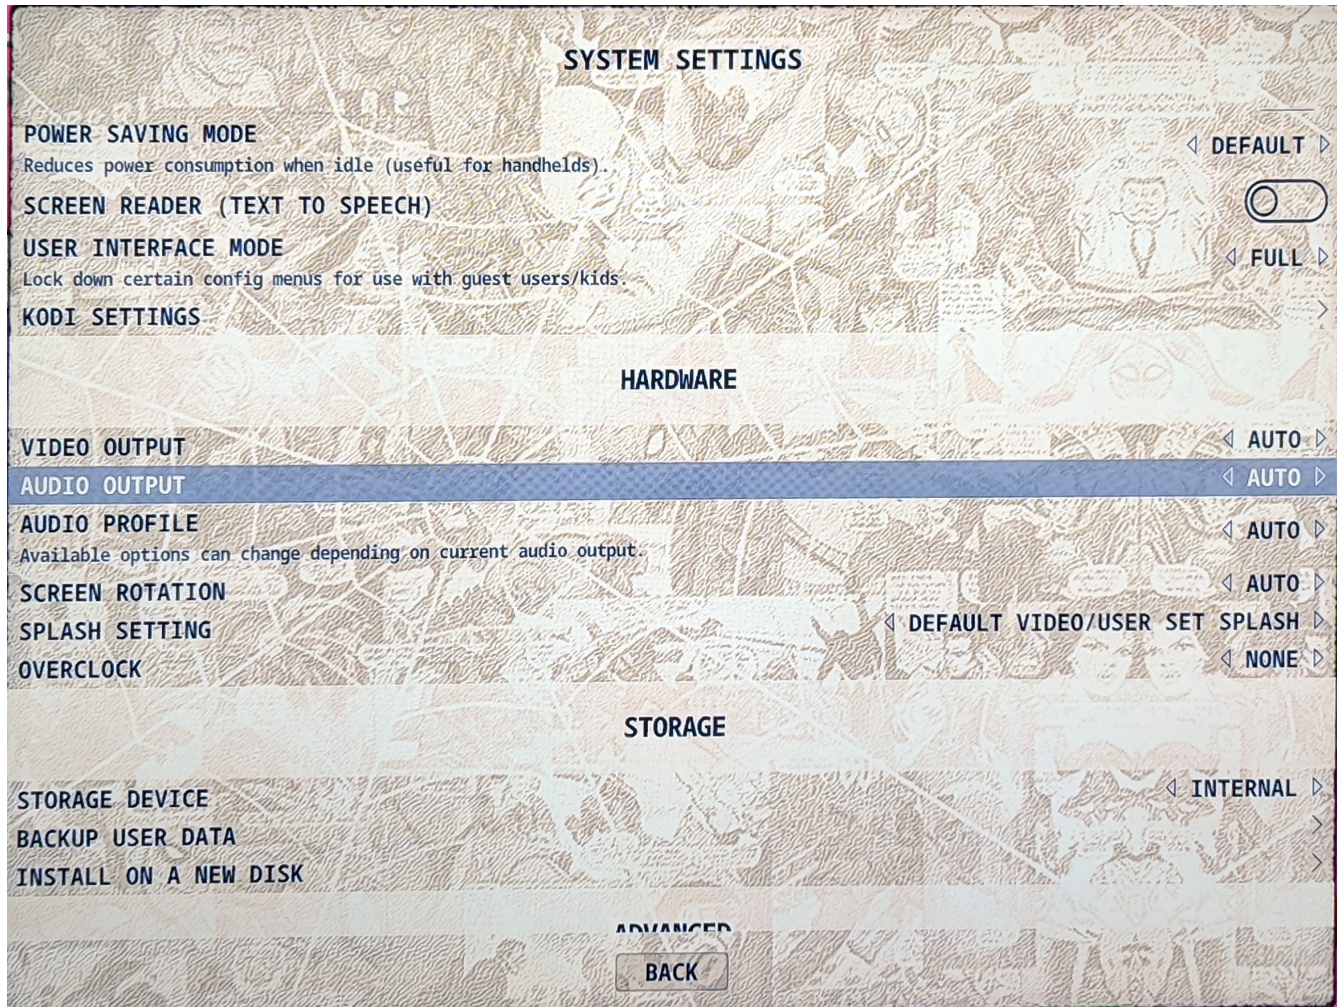

No Sound Fix

Hit start

Go to System settings

Audio output

choose an option that works best for your set up

(you may need to restart or not)

For more help here is a video from retro gaming guy to help

<https://youtu.be/jai8EUt1OcI>